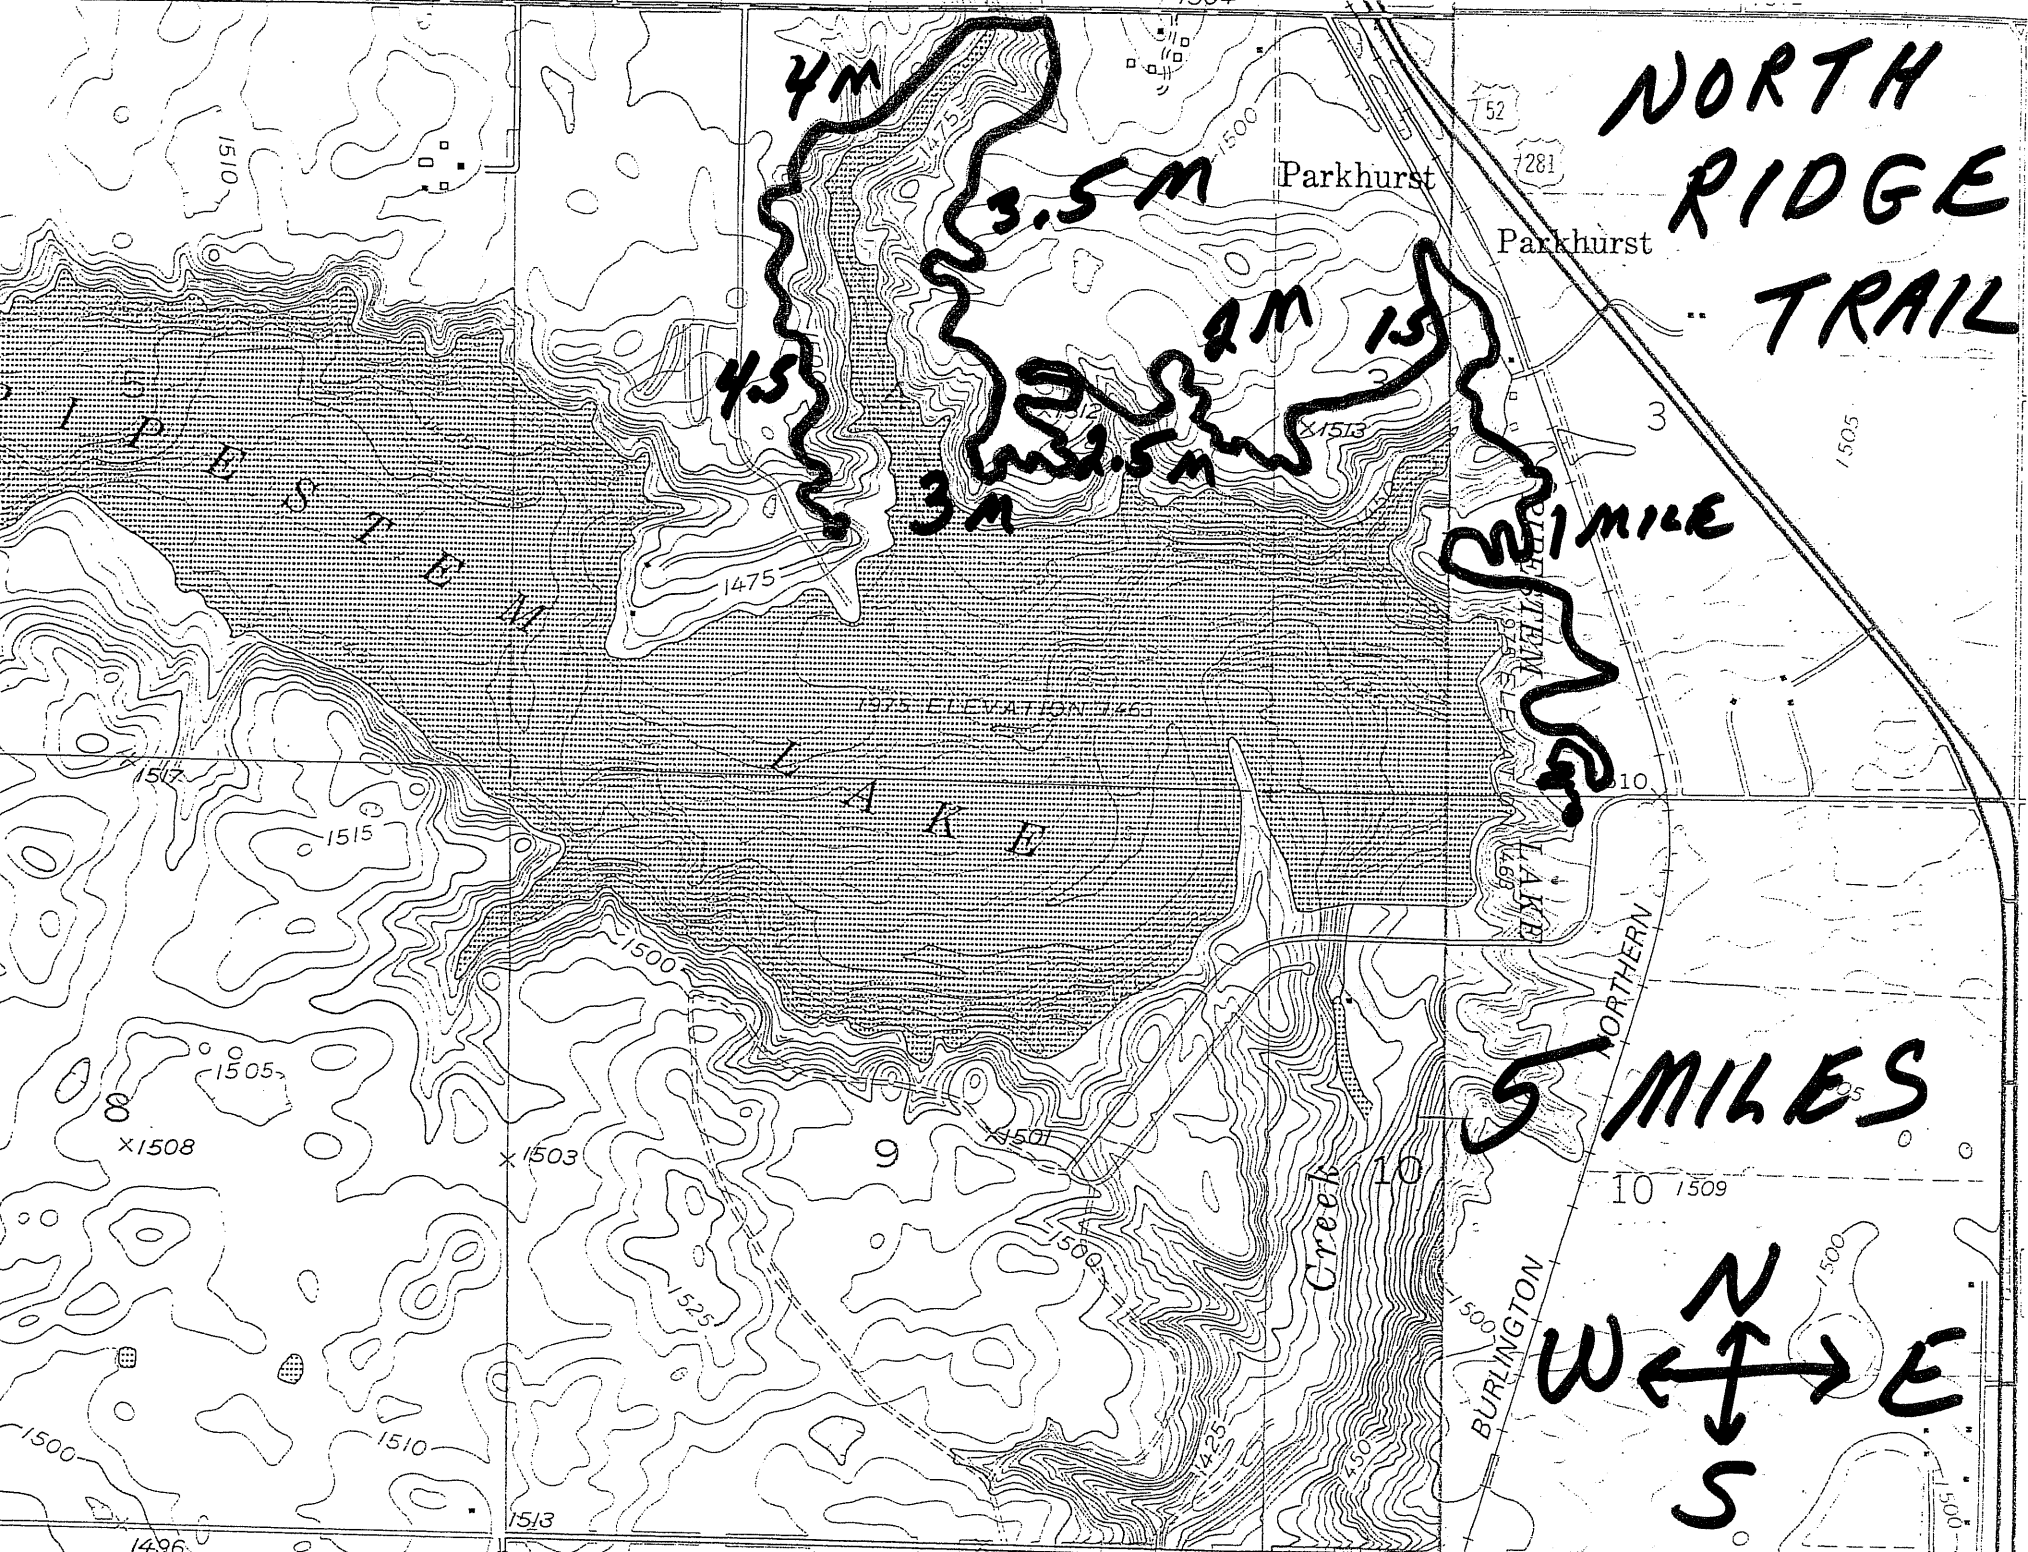

NORTH RIDGE TRAIL

4M

3.5M

2M

1.5M

4.5M

3M

2.5M

1 MILE

5 MILES